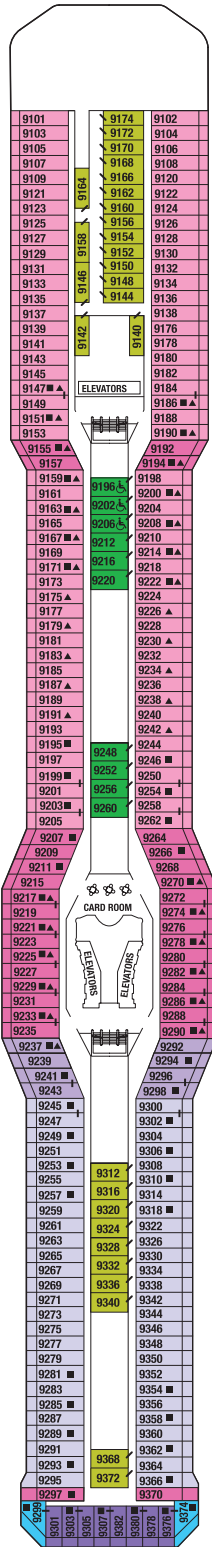

Staterooms 1547, 1549, 1552, and 1554 have partially obstructed views.

Staterooms 2130, 2132, 2134, and 2136 have roll-in showers, no bathtubs.

Deck plans are not drawn to scale. Deck numbers reflect upper guest levels.

- C1** Concierge Class 1
- C2** Concierge Class 2
- C3** Concierge Class 3
- FV** Family Veranda Stateroom
- SV** Sunset Veranda Stateroom
- 1A** Veranda Stateroom 1A
- 1B** Veranda Stateroom 1B

- 1C** Veranda Stateroom 1C
- 2A** Veranda Stateroom 2A
- 2B** Veranda Stateroom 2B
- 2C** Veranda Stateroom 2C
- 2D** Veranda Stateroom 2D
- 7** Ocean View Stateroom 7
- 8** Ocean View Stateroom 8

- 9** Inside Stateroom 9
- 10** Inside Stateroom 10
- 11** Inside Stateroom 11
- 12** Inside Stateroom 12

- ▣** Convertible Sofa Bed
- ▲** One Upper Berth
- ||** Connecting Staterooms
- ↘** Inside Stateroom Door Location
- ♿** Wheelchair Accessible Stateroom Featuring Roll-In Shower

CELEBRITY SOLSTICE® DECK PLANS

Deck 10

RS CS S1 C1 C2 C3 9

Deck 9

S1 C1 C2 C3 1A 1B 9 10

Deck 8

S1 FV SV 1A 1B 1C 7 10

Deck 7