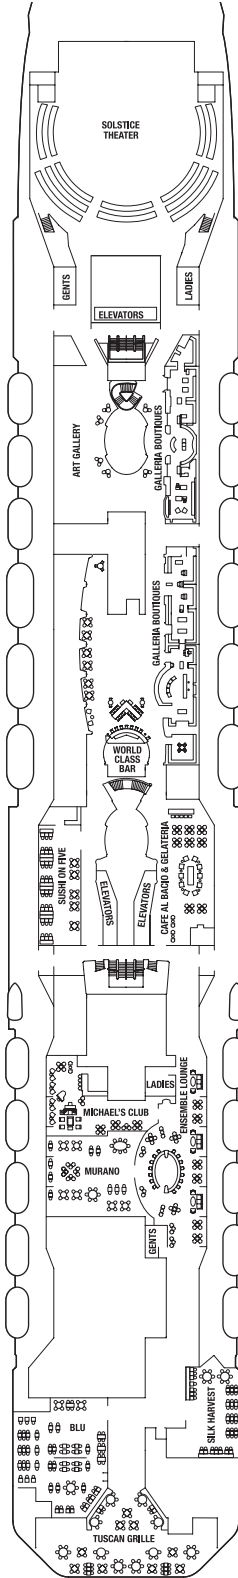

Deck 6

S1 SV 1A 2B 2C 2D

Deck 5

Deck 4

Deck 3

7 8 12

- PS Penthouse Suite
- RS Royal Suite
- CS Celebrity Suite
- S1 Sky Suite 1
- S2 Sky Suite 2
- A1 AquaClass® 1
- A2 AquaClass 2

- C1 Concierge Class 1
- C2 Concierge Class 2
- C3 Concierge Class 3
- FV Family Veranda Stateroom
- SV Sunset Veranda Stateroom
- 1A Veranda Stateroom 1A
- 1B Veranda Stateroom 1B

- 1C Veranda Stateroom 1C
- 2A Veranda Stateroom 2A
- 2B Veranda Stateroom 2B
- 2C Veranda Stateroom 2C
- 2D Veranda Stateroom 2D
- 7 Ocean View Stateroom 7
- 8 Ocean View Stateroom 8

- 9 Inside Stateroom 9
- 10 Inside Stateroom 10
- 11 Inside Stateroom 11
- 12 Inside Stateroom 12

- Convertible Sofa Bed
- ▲ One Upper Berth
- | Connecting Staterooms
- ↗ Inside Stateroom Door Location
- ♿ Wheelchair Accessible Stateroom Featuring Roll-In Shower