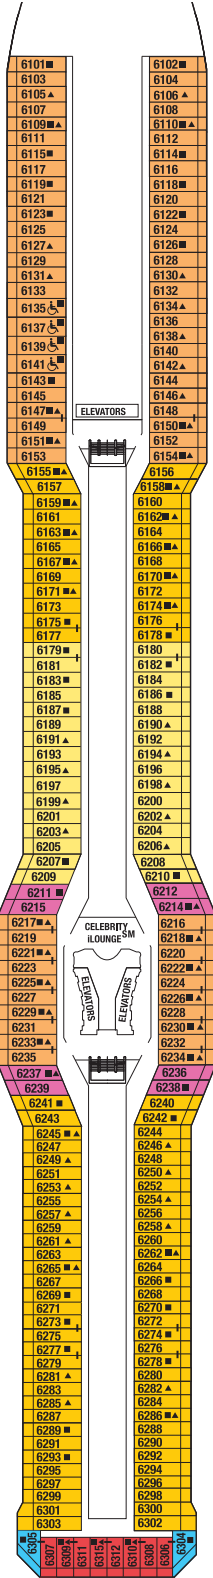

Deck 6

S1 SV 1A 2B 2C 2D