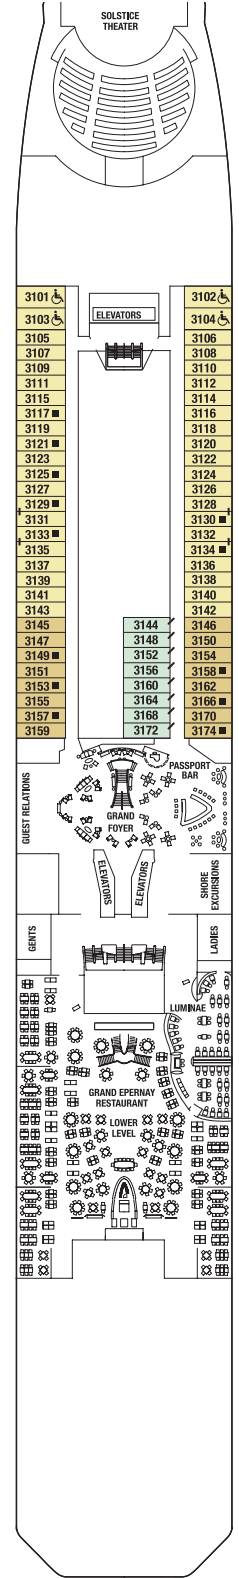

Deck 3

7 8 12

- PS Penthouse Suite
- RS Royal Suite
- CS Celebrity Suite
- S1 Sky Suite 1
- S2 Sky Suite 2
- A1 AquaClass® 1
- A2 AquaClass 2

- C1 Concierge Class 1
- C2 Concierge Class 2
- C3 Concierge Class 3
- FV Family Veranda Stateroom
- SV Sunset Veranda Stateroom
- 1A Veranda Stateroom 1A
- 1B Veranda Stateroom 1B

- 1C Veranda Stateroom 1C
- 2A Veranda Stateroom 2A
- 2B Veranda Stateroom 2B
- 2C Veranda Stateroom 2C
- 2D Veranda Stateroom 2D
- 7 Ocean View Stateroom 7
- 8 Ocean View Stateroom 8

- 9 Inside Stateroom 9
- 10 Inside Stateroom 10
- 11 Inside Stateroom 11
- 12 Inside Stateroom 12

- Convertible Sofa Bed
- ▲ One Upper Berth
- | Connecting Staterooms
- ↗ Inside Stateroom Door Location
- ♿ Wheelchair Accessible Stateroom Featuring Roll-In Shower