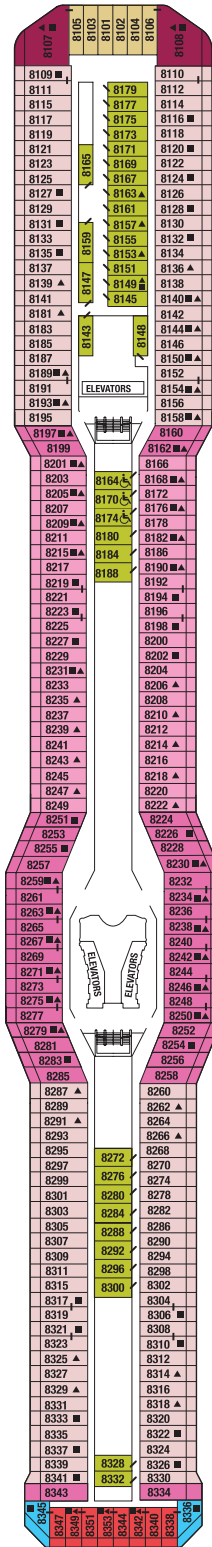

Staterooms 1547, 1549, 1552, and 1554 have partially obstructed views.

Staterooms 2130, 2132, 2134, and 2136 have roll-in showers, no bathtubs.

Deck plans are not drawn to scale. Deck numbers reflect upper guest levels.

- C1** Concierge Class 1
- C2** Concierge Class 2
- C3** Concierge Class 3
- FV** Family Veranda Stateroom
- SV** Sunset Veranda Stateroom
- 1A** Veranda Stateroom 1A
- 1B** Veranda Stateroom 1B

- 1C** Veranda Stateroom 1C
- 2A** Veranda Stateroom 2A
- 2B** Veranda Stateroom 2B
- 2C** Veranda Stateroom 2C
- 2D** Veranda Stateroom 2D
- 7** Ocean View Stateroom 7
- 8** Ocean View Stateroom 8

- 9** Inside Stateroom 9
- 10** Inside Stateroom 10
- 11** Inside Stateroom 11
- 12** Inside Stateroom 12

- ▣** Convertible Sofa Bed
- ▲** One Upper Berth
- ||** Connecting Staterooms
- ↘** Inside Stateroom Door Location
- ♿** Wheelchair Accessible Stateroom Featuring Roll-In Shower

CELEBRITY SOLSTICE® DECK PLANS

Deck 10

RS CS S1 C1 C2 C3 9

Deck 9

S1 C1 C2 C3 1A 1B 9 10

Deck 8

S1 FV SV 1A 1B 1C 7 10

Deck 7