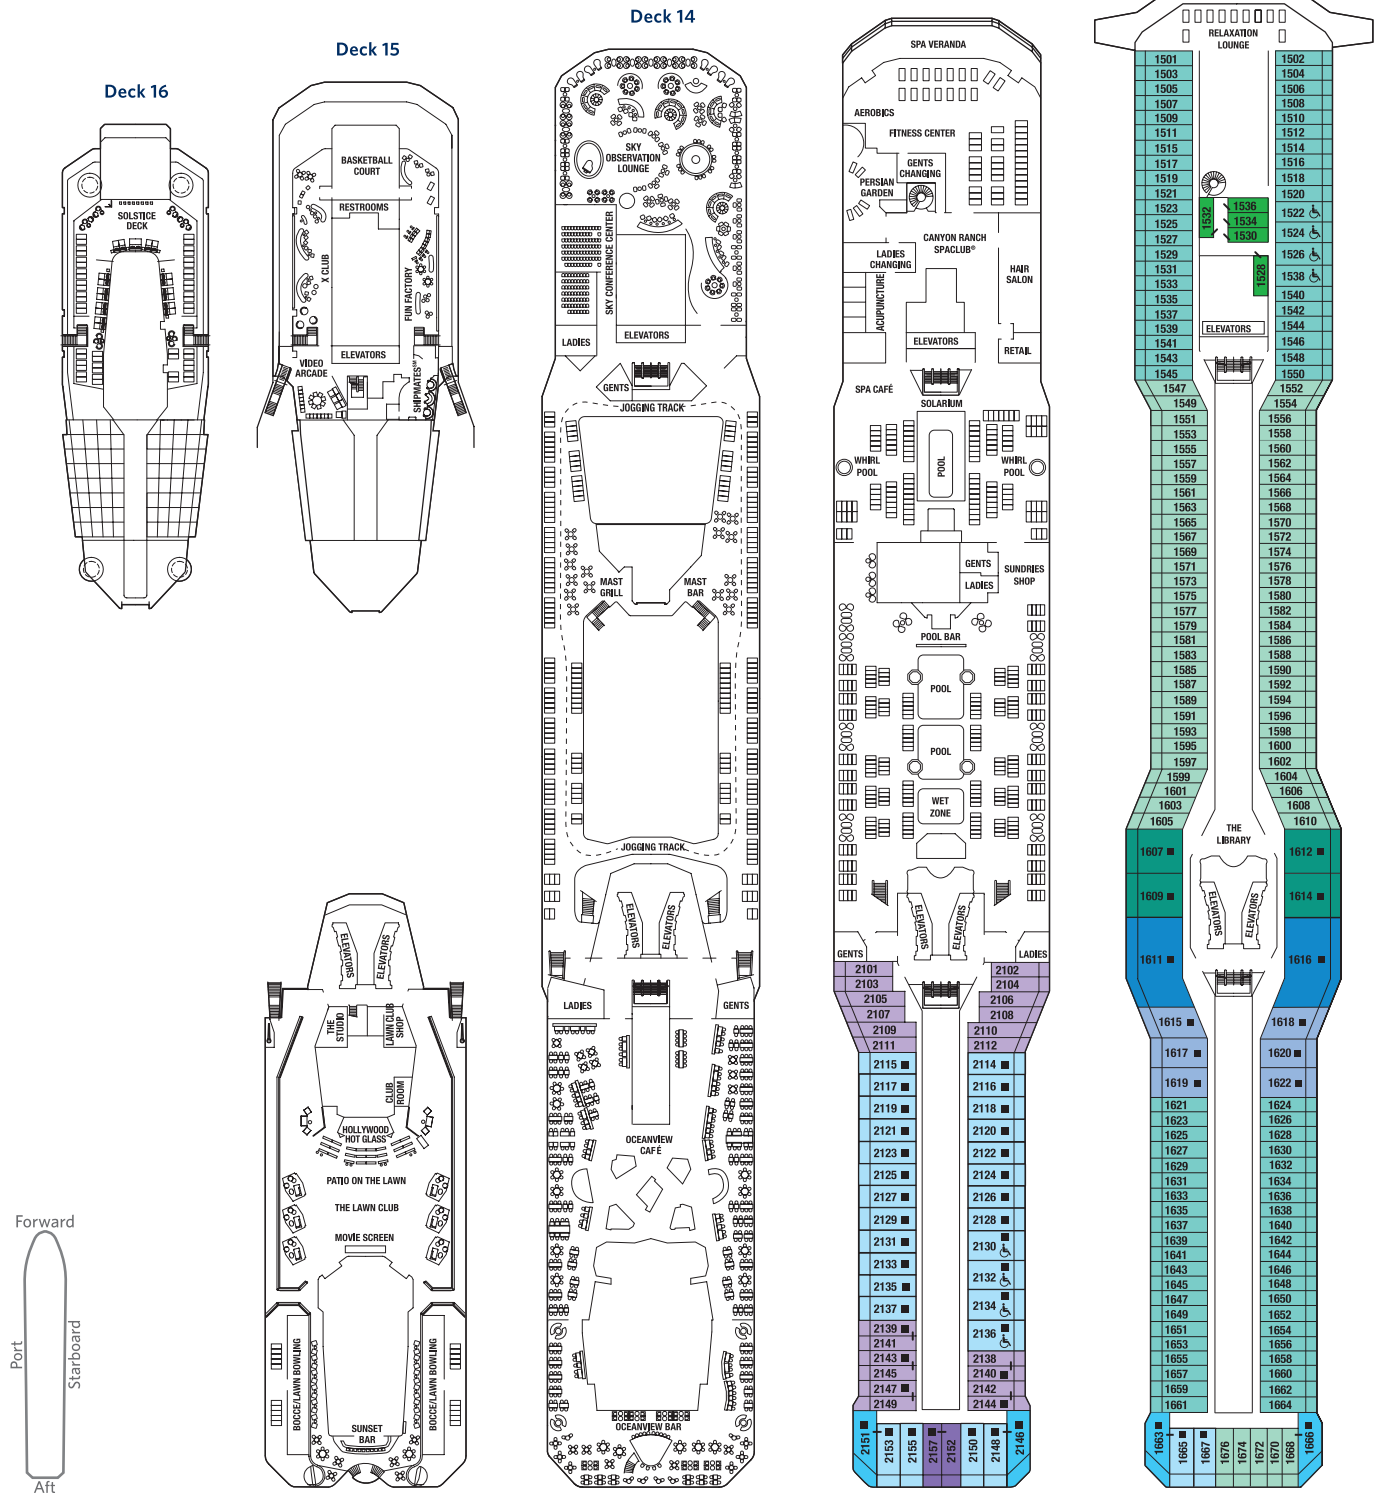

Staterooms with an upper bed and sofa bed accommodate a maximum of four guests.

Accessible staterooms with a sofa bed accommodate a maximum of three guests.

Accessible suites with a sofa bed accommodate a maximum of four guests.

Staterooms 1547, 1549, 1552, and 1554 have partially obstructed views.

Staterooms 2130, 2132, 2134, and 2136 have roll-in showers, no bathtubs.

Deck plans are not drawn to scale. Deck numbers reflect upper guest levels.

For an interactive deck plan experience and the most up-to-date deck plans, visit celebritycruises.com.

- PS** Penthouse Suite
- RS** Royal Suite
- CS** Celebrity Suite
- S1** Sky Suite 1
- S2** Sky Suite 2
- A1** AquaClass® 1
- A2** AquaClass 2