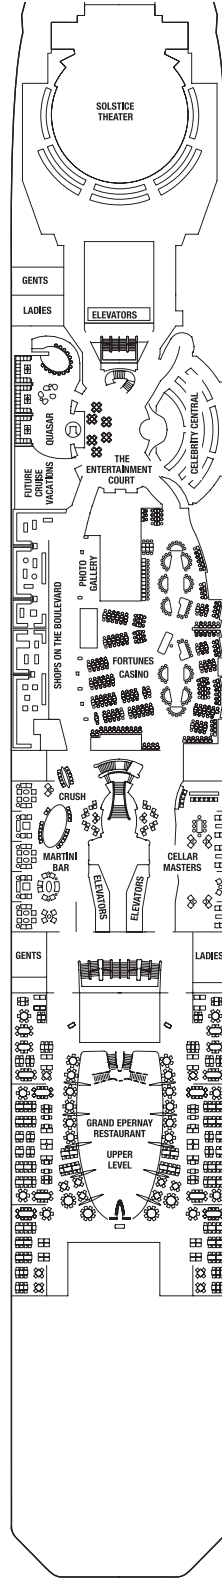

Deck 6

S1 SV 1A 2B 2C 2D

Deck 5

Deck 4

Deck 3

7 8 12

- PS Penthouse Suite
- RS Royal Suite
- CS Celebrity Suite
- S1 Sky Suite 1
- S2 Sky Suite 2
- A1 AquaClass® 1
- A2 AquaClass 2

- C1 Concierge Class 1
- C2 Concierge Class 2
- C3 Concierge Class 3
- FV Family Veranda Stateroom
- SV Sunset Veranda Stateroom
- 1A Veranda Stateroom 1A
- 1B Veranda Stateroom 1B

- 1C Veranda Stateroom 1C
- 2A Veranda Stateroom 2A
- 2B Veranda Stateroom 2B
- 2C Veranda Stateroom 2C
- 2D Veranda Stateroom 2D
- 7 Ocean View Stateroom 7
- 8 Ocean View Stateroom 8

- 9 Inside Stateroom 9
- 10 Inside Stateroom 10
- 11 Inside Stateroom 11
- 12 Inside Stateroom 12

- Convertible Sofa Bed
- ▲ One Upper Berth
- | Connecting Staterooms
- ↗ Inside Stateroom Door Location
- ♿ Wheelchair Accessible Stateroom Featuring Roll-In Shower