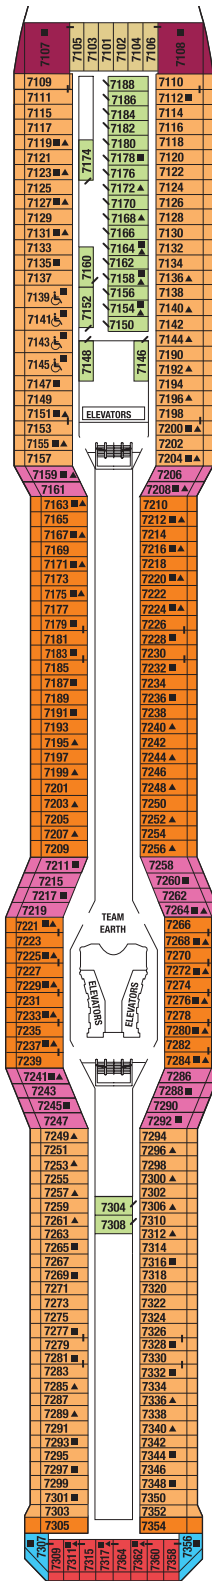

Deck 7

S1 FV SV 1A 2A 2B 7 11