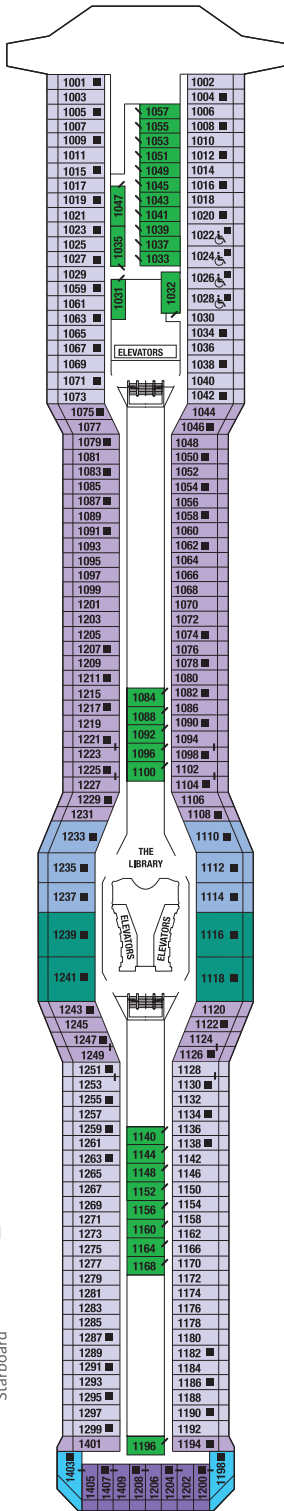

CELEBRITY SOLSTICE® DECK PLANS

Deck 10

RS CS S1 C1 C2 C3 9

Deck 9