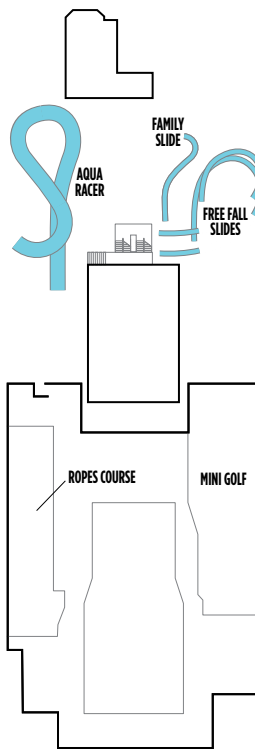

# NORWEGIAN ESCAPE DECK PLANS

## FEATURES

- 28 Dining Options/ 21 Bars & Lounges
- The Waterfront
- 678 Ocean Place
- Aqua Park/Main Pool
- 4 Waterslides, including Aqua Racer
- Kids' Aqua Park
- 2 Planks
- 5 Sky Rail Zip Tracks
- Sports Complex
- 9-hole Mini Golf
- 6 Hot Tubs
- The Haven by Norwegian®
- Spa Suites & Spa Balcony Staterooms
- Studios & Studio Lounge
- Escape Casino
- Adult-Only Clubs
- Mandara Spa
- Fitness Center
- Youth Centers
- Family Accommodations

## SYMBOL LEGEND

- Stateroom with facilities for the disabled (For information, contact Reservations)
- ↕ Connecting staterooms
- ▲ Third-person occupancy available
- + Third-and/or fourth-person occupancy available
- ★ Third-, fourth- and/or fifth-person occupancy available
- ☆ Up-to-sixth-person occupancy available
- Inside Stateroom door opens to center interior corridor and not towards Balcony Staterooms
- Solid Inside Stateroom wall
- ☒ Elevator
- RR Restroom

DECK 8

DECK 7

DECK 6

O1 O2 O8 OX I1 I2 IX

DECK 5