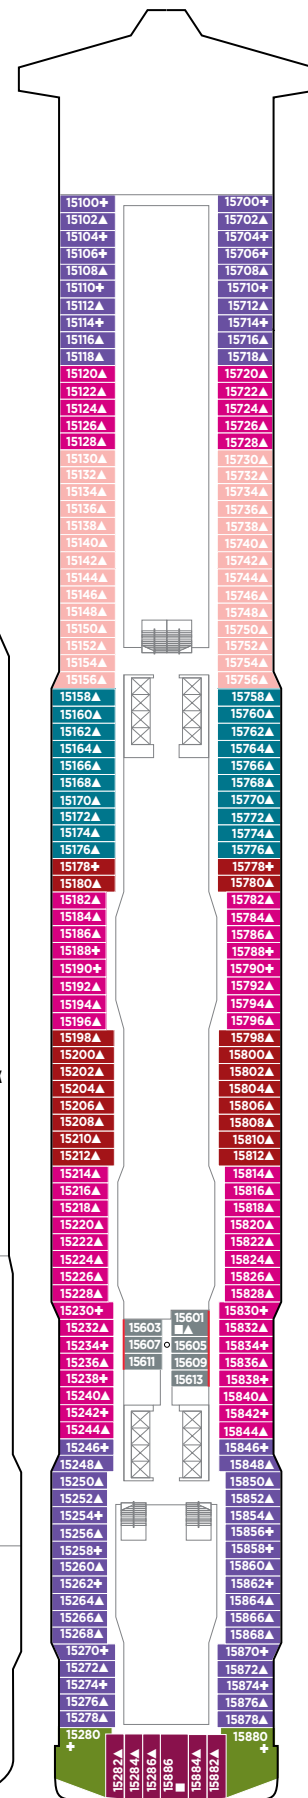

# NORWEGIAN ESCAPE DECK PLANS

## FEATURES

- 28 Dining Options/ 21 Bars & Lounges
- The Waterfront
- 678 Ocean Place
- Aqua Park/Main Pool
- 4 Waterslides, including Aqua Racer
- Kids' Aqua Park
- 2 Planks
- 5 Sky Rail Zip Tracks
- Sports Complex
- 9-hole Mini Golf
- 6 Hot Tubs
- The Haven by Norwegian®
- Spa Suites & Spa Balcony Staterooms
- Studios & Studio Lounge
- Escape Casino
- Adult-Only Clubs
- Mandara Spa
- Fitness Center
- Youth Centers
- Family Accommodations

DECK 20

DECK 19

DECK 18

DECK 17

DECK 16

DECK 15

H6 H7 MA B1 BA BD O2 OA  
I1 I2 IA IC  
**DECK 14**

H6 H7 MB B1 BB BE O2 OA  
I2 IA IC  
**DECK 13**

H6 H7 MB B1 BB BE O2 OA  
IB ID TI  
**DECK 12**

H6 H7 MC B1 BC BF O2 OA  
IB ID TI  
**DECK 11**

H6 H7 M1 MC B1 BC BF O2  
OA ID TI  
**DECK 10**

H6 H7 M2 M3 M4 B1 B2 B3  
B4 B6 O2 OA I1 I2 IF

DECK 9

M6 MX B2 B3 BX IF