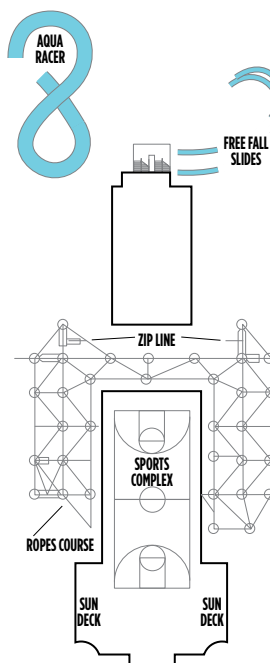

# NORWEGIAN ESCAPE DECK PLANS

## FEATURES

- 28 Dining Options/ 21 Bars & Lounges
- The Waterfront
- 678 Ocean Place
- Aqua Park/Main Pool
- 4 Waterslides, including Aqua Racer
- Kids' Aqua Park
- 2 Planks
- 5 Sky Rail Zip Tracks
- Sports Complex
- 9-hole Mini Golf
- 6 Hot Tubs
- The Haven by Norwegian®
- Spa Suites & Spa Balcony Staterooms
- Studios & Studio Lounge
- Escape Casino
- Adult-Only Clubs
- Mandara Spa
- Fitness Center
- Youth Centers
- Family Accommodations

## SYMBOL LEGEND

- Stateroom with facilities for the disabled (For information, contact Reservations)
- ↕ Connecting staterooms
- ▲ Third-person occupancy available
- + Third-and/or fourth-person occupancy available
- ★ Third-, fourth- and/or fifth-person occupancy available
- ☆ Up-to-sixth-person occupancy available
- Inside Stateroom door opens to center interior corridor and not towards Balcony Staterooms
- Solid Inside Stateroom wall
- ☒ Elevator
- RR Restroom