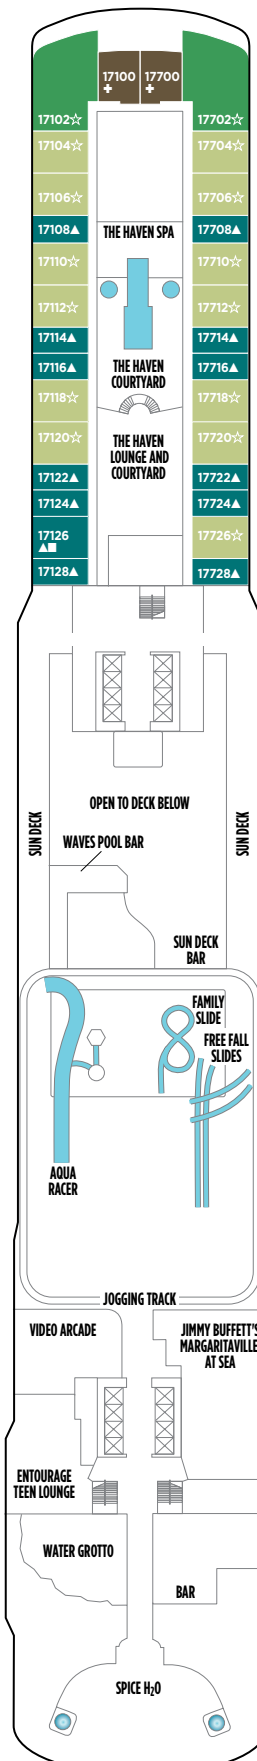

# NORWEGIAN ESCAPE DECK PLANS

## FEATURES

- 28 Dining Options/ 21 Bars & Lounges
- The Waterfront
- 678 Ocean Place
- Aqua Park/Main Pool
- 4 Waterslides, including Aqua Racer
- Kids' Aqua Park
- 2 Planks
- 5 Sky Rail Zip Tracks
- Sports Complex
- 9-hole Mini Golf
- 6 Hot Tubs
- The Haven by Norwegian®
- Spa Suites & Spa Balcony Staterooms
- Studios & Studio Lounge
- Escape Casino
- Adult-Only Clubs
- Mandara Spa
- Fitness Center
- Youth Centers
- Family Accommodations

## SYMBOL LEGEND

- Stateroom with facilities for the disabled (For information, contact Reservations)
- ↕ Connecting staterooms
- ▲ Third-person occupancy available
- + Third-and/or fourth-person occupancy available
- ★ Third-, fourth- and/or fifth-person occupancy available
- ☆ Up-to-sixth-person occupancy available
- Inside Stateroom door opens to center interior corridor and not towards Balcony Staterooms
- Solid Inside Stateroom wall
- ☒ Elevator
- RR Restroom

DECK 20

DECK 19

DECK 18

DECK 17

DECK 16

DECK 15

H6 H7 MA B1 BA BD O2 OA  
I1 I2 IA IC  
**DECK 14**

H6 H7 MB B1 BB BE O2 OA  
I2 IA IC  
**DECK 13**