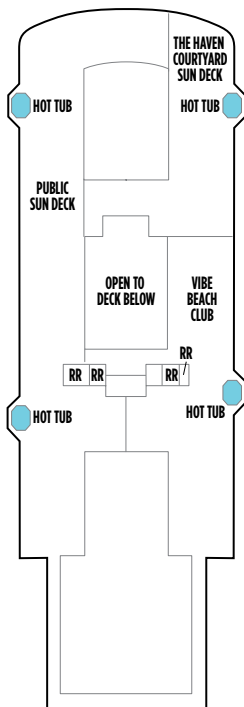

# NORWEGIAN ESCAPE DECK PLANS

## FEATURES

- 28 Dining Options/ 21 Bars & Lounges
- The Waterfront
- 678 Ocean Place
- Aqua Park/Main Pool
- 4 Waterslides, including Aqua Racer
- Kids' Aqua Park
- 2 Planks
- 5 Sky Rail Zip Tracks
- Sports Complex
- 9-hole Mini Golf
- 6 Hot Tubs
- The Haven by Norwegian®
- Spa Suites & Spa Balcony Staterooms
- Studios & Studio Lounge
- Escape Casino
- Adult-Only Clubs
- Mandara Spa
- Fitness Center
- Youth Centers
- Family Accommodations

## SYMBOL LEGEND

- Stateroom with facilities for the disabled (For information, contact Reservations)
- ↕ Connecting staterooms
- ▲ Third-person occupancy available
- + Third-and/or fourth-person occupancy available
- ★ Third-, fourth- and/or fifth-person occupancy available
- ☆ Up-to-sixth-person occupancy available
- Inside Stateroom door opens to center interior corridor and not towards Balcony Staterooms
- Solid Inside Stateroom wall
- ☒ Elevator
- RR Restroom

H6 H7 MB B1 BB BE O2 OA  
IB ID TI  
**DECK 12**

H6 H7 MC B1 BC BF O2 OA  
IB ID TI  
**DECK 11**

H6 H7 M1 MC B1 BC BF O2  
OA ID TI  
**DECK 10**

H6 H7 M2 M3 M4 B1 B2 B3  
B4 B6 O2 OA I1 I2 IF

DECK 9

M6 MX B2 B3 BX IF