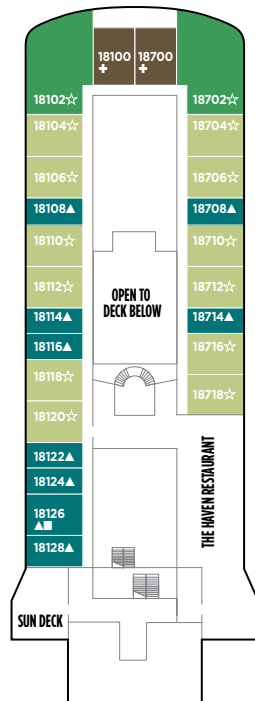

# NORWEGIAN ESCAPE DECK PLANS

## FEATURES

- 28 Dining Options/ 21 Bars & Lounges
- The Waterfront
- 678 Ocean Place
- Aqua Park/Main Pool
- 4 Waterslides, including Aqua Racer
- Kids' Aqua Park
- 2 Planks
- 5 Sky Rail Zip Tracks
- Sports Complex
- 9-hole Mini Golf
- 6 Hot Tubs
- The Haven by Norwegian®
- Spa Suites & Spa Balcony Staterooms
- Studios & Studio Lounge
- Escape Casino
- Adult-Only Clubs
- Mandara Spa
- Fitness Center
- Youth Centers
- Family Accommodations

## SYMBOL LEGEND

- Stateroom with facilities for the disabled (For information, contact Reservations)
- ↕ Connecting staterooms
- ▲ Third-person occupancy available
- + Third-and/or fourth-person occupancy available
- ★ Third-, fourth- and/or fifth-person occupancy available
- ☆ Up-to-sixth-person occupancy available
- Inside Stateroom door opens to center interior corridor and not towards Balcony Staterooms
- Solid Inside Stateroom wall
- ☒ Elevator
- RR Restroom