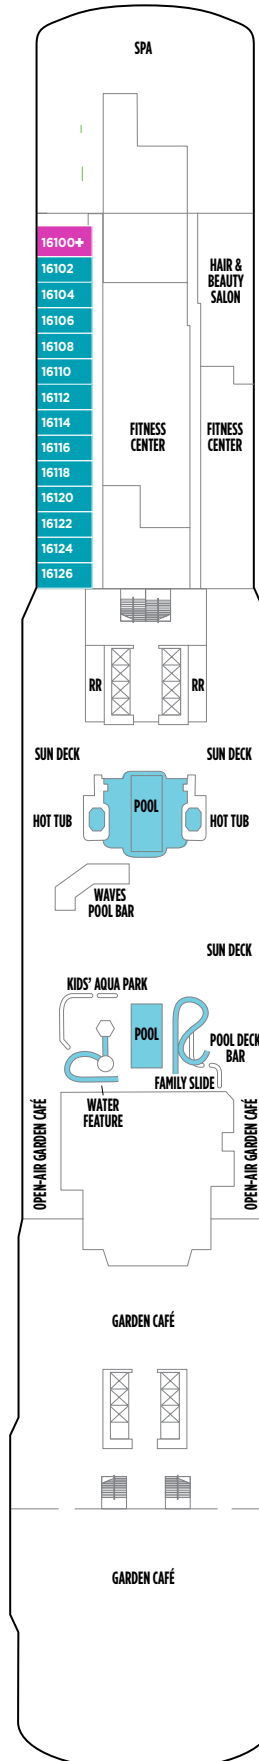

# NORWEGIAN ESCAPE DECK PLANS

## FEATURES

- 28 Dining Options/ 21 Bars & Lounges
- The Waterfront
- 678 Ocean Place
- Aqua Park/Main Pool
- 4 Waterslides, including Aqua Racer
- Kids' Aqua Park
- 2 Planks
- 5 Sky Rail Zip Tracks
- Sports Complex
- 9-hole Mini Golf
- 6 Hot Tubs
- The Haven by Norwegian®
- Spa Suites & Spa Balcony Staterooms
- Studios & Studio Lounge
- Escape Casino
- Adult-Only Clubs
- Mandara Spa
- Fitness Center
- Youth Centers
- Family Accommodations

## SYMBOL LEGEND

- Stateroom with facilities for the disabled (For information, contact Reservations)
- ↕ Connecting staterooms
- ▲ Third-person occupancy available
- + Third-and/or fourth-person occupancy available
- ★ Third-, fourth- and/or fifth-person occupancy available
- ☆ Up-to-sixth-person occupancy available
- Inside Stateroom door opens to center interior corridor and not towards Balcony Staterooms
- Solid Inside Stateroom wall
- ☒ Elevator
- RR Restroom

DECK 20

DECK 19

DECK 18

DECK 17

DECK 16

DECK 15

H6 H7 MA B1 BA BD O2 OA  
I1 I2 IA IC  
**DECK 14**

H6 H7 MB B1 BB BE O2 OA  
I2 IA IC  
**DECK 13**