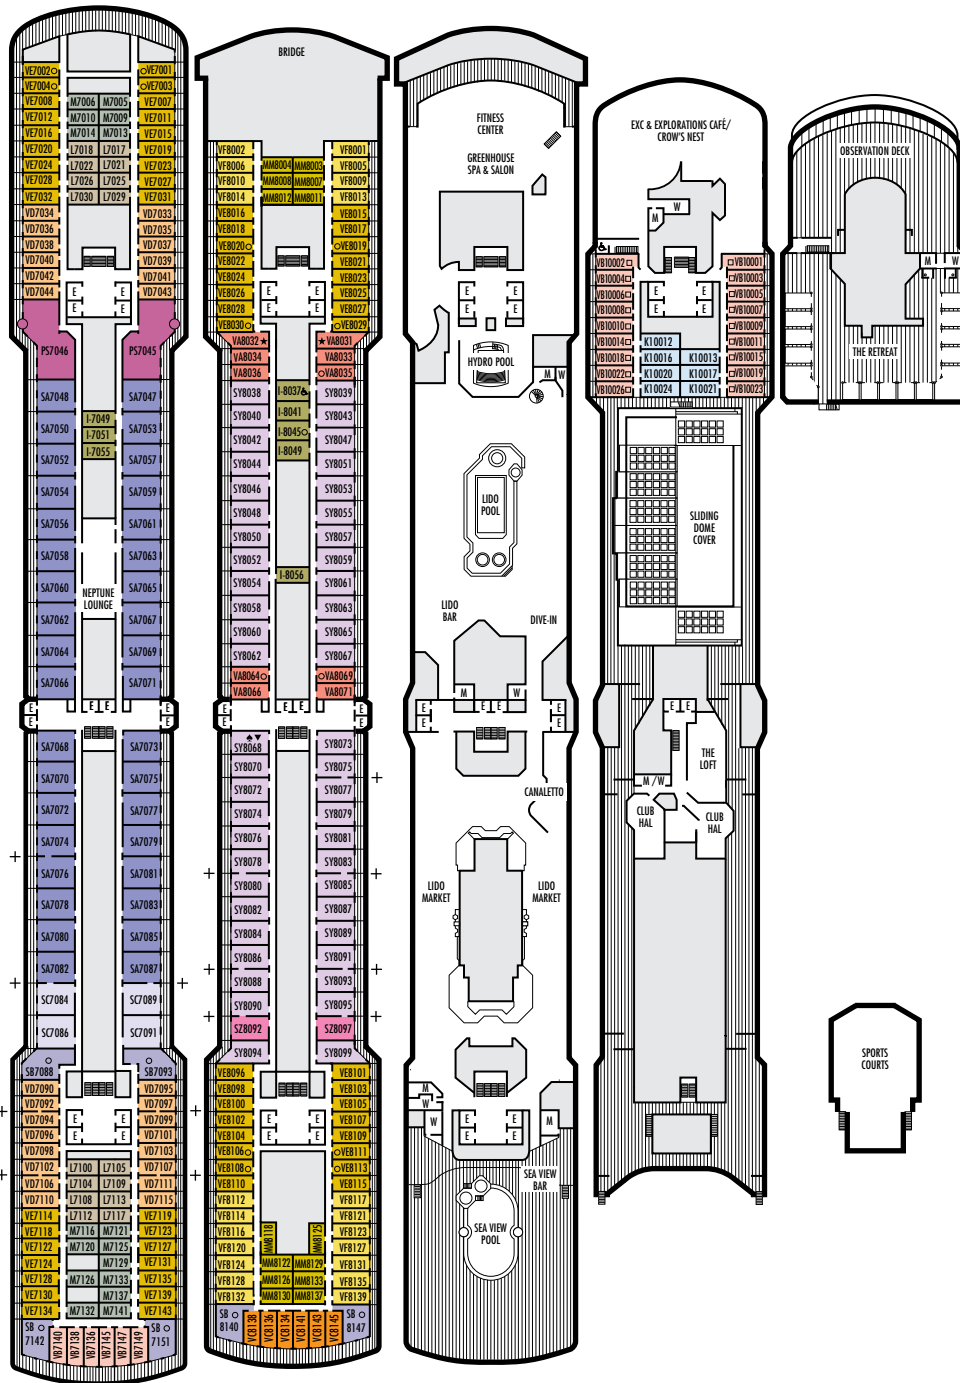

**SS SY SZ**  
**Signature Suites:** 2 lower beds convertible to 1 queen-size bed, bathroom with dual-sink vanity, full-size whirlpool bath & shower & additional shower stall, large sitting area, private verandah, 1 sofa bed for 1 person, floor-to-ceiling windows.

**VERANDAH STATEROOMS**

**VA VB VC VD VE VF**  
**VH**  
**Verandah:** 2 lower beds convertible to 1 queen-size bed, bathtub & shower, sitting area, private verandah, floor-to-ceiling windows.

**OCEAN-VIEW STATEROOMS**

**C D DD E F**  
**Large:** 2 lower beds convertible to 1 queen-size bed, bathtub & shower.

**G H HH**  
**Large:** 2 lower beds convertible to 1 queen-size bed, bathtub & shower. All G-category staterooms have partial sea views. All H- & HH-category staterooms have fully obstructed views.

**INTERIOR STATEROOMS**

**I J K L M MM N**  
**Large or Standard:** 2 lower beds convertible to 1 queen-size bed, shower.

◆ The Screening Room is available on the *ms Oosterdam* & *ms Zuiderdam* only.

- Sports Deck
- Observation Deck
- Lido Deck
- Navigation Deck
- Rotterdam Deck
- Upper Verandah Deck
- Verandah Deck
- Upper Promenade Deck
- Promenade Deck
- Lower Promenade Deck
- Main Deck