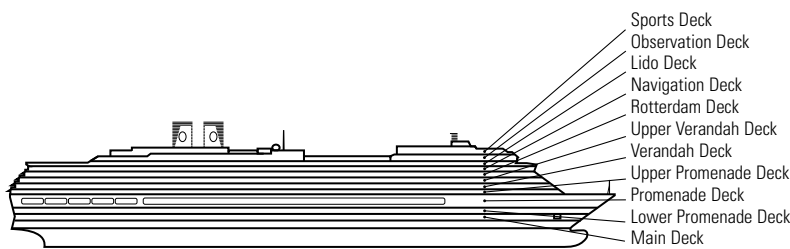

SA SB SC
Neptune Suites: 2 lower beds convertible to 1 king-size bed, bathroom with dual-sink vanity, full-size whirlpool bath & shower & additional shower stall, large sitting area, dressing room, private verandah, 1 sofa bed for 2 persons, floor-to-ceiling windows.

SS SY SZ
Signature Suites: 2 lower beds convertible to 1 queen-size bed, bathroom with dual-sink vanity, full-size whirlpool bath & shower & additional shower stall, large sitting area, private verandah, 1 sofa bed for 1 person, floor-to-ceiling windows.

VERANDAH STATEROOMS

VA VB VC VD VE VF
VH
Verandah: 2 lower beds convertible to 1 queen-size bed, bathtub & shower, sitting area, private verandah, floor-to-ceiling windows.

OCEAN-VIEW STATEROOMS

C D DD E F
Large: 2 lower beds convertible to 1 queen-size bed, bathtub & shower.

G H HH
Large: 2 lower beds convertible to 1 queen-size bed, bathtub & shower. All G-category staterooms have partial sea views. All H- & HH-category staterooms have fully obstructed views.

INTERIOR STATEROOMS

I J K L M MM N
Large or Standard: 2 lower beds convertible to 1 queen-size bed, shower.

◆ The Screening Room is available on the *ms Oosterdam* & *ms Zuiderdam* only.

- Sports Deck
- Observation Deck
- Lido Deck
- Navigation Deck
- Rotterdam Deck
- Upper Verandah Deck
- Verandah Deck
- Upper Promenade Deck
- Promenade Deck
- Lower Promenade Deck
- Main Deck