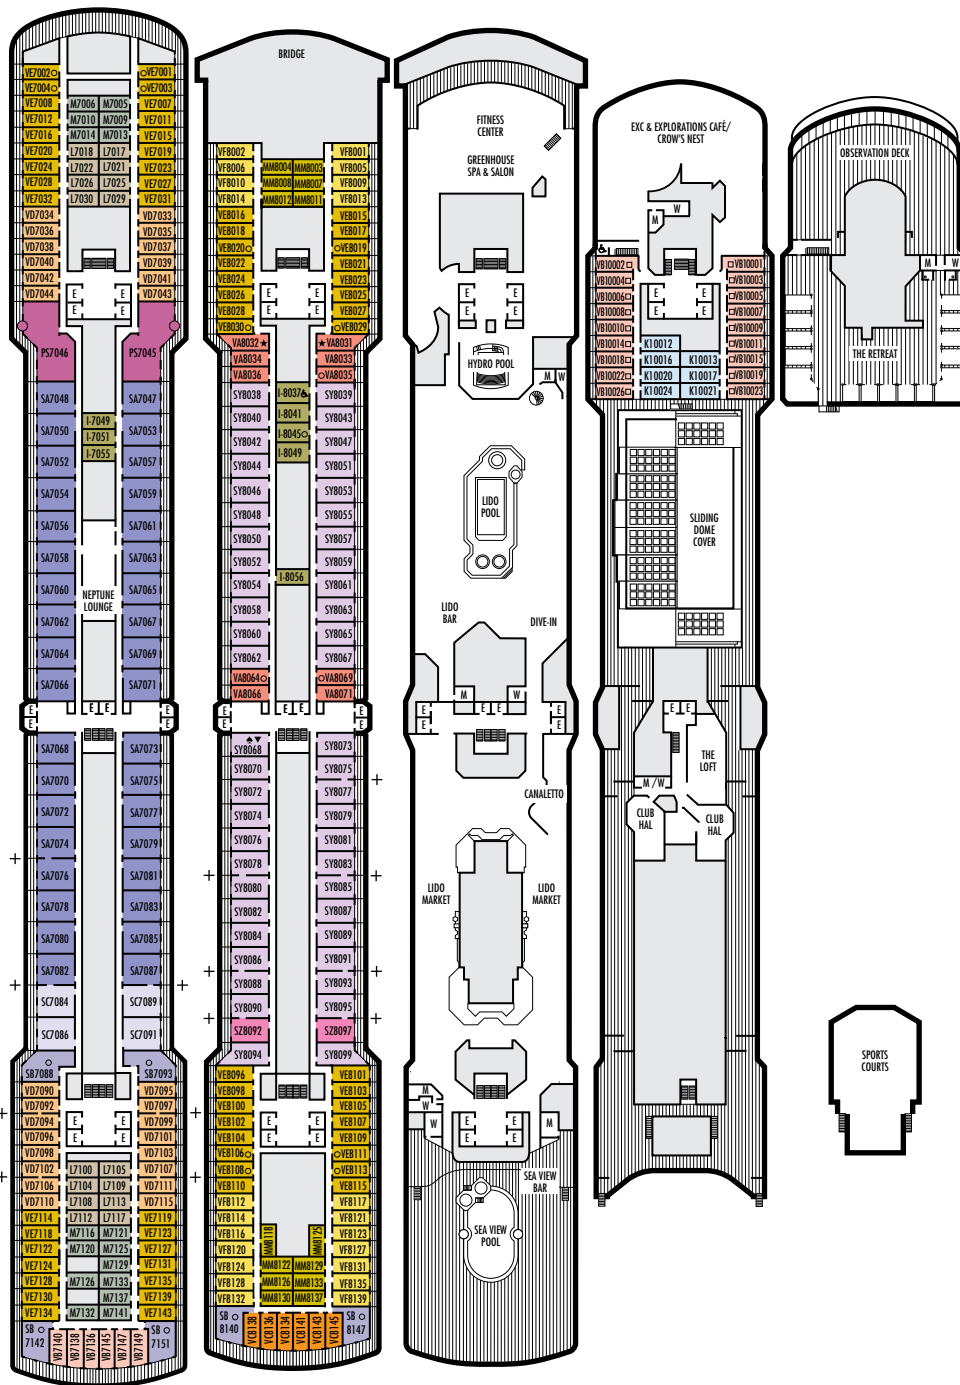

**VERANDAH STATEROOMS**

**VA VB VC VD VE VF**

**VH**  
**Verandah:** 2 lower beds convertible to 1 queen-size bed, bathtub & shower, sitting area, private verandah, floor-to-ceiling windows.

**OCEAN-VIEW STATEROOMS**

**C D DD E F**

**Large:** 2 lower beds convertible to 1 queen-size bed, bathtub & shower.

**G H HH**

**Large:** 2 lower beds convertible to 1 queen-size bed, bathtub & shower. All G-category staterooms have partial sea views. All H- & HH-category staterooms have fully obstructed views.

**INTERIOR STATEROOMS**

**I J K L M MM**

**N**  
**Large or Standard:** 2 lower beds convertible to 1 queen-size bed, shower.

◆ The Screening Room is available on the *ms Oosterdam* & *ms Zuiderdam* only.